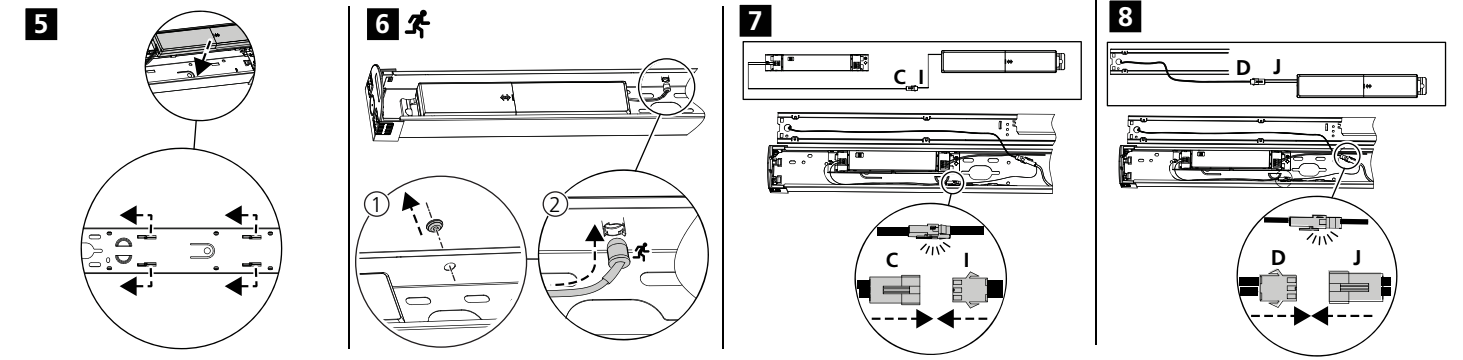

# START Batten self Test Emergency kit

0048987

0°C +40°C

START Batten 600

LED INDICATION		STATUS		COMMENT
LED Colour	Status	Flashing		
		ON	OFF	
Green		∞	-	✓ Battery Connected and Charging
		0.1 sec	0.1 sec	TEST Functional Test in Progress
		1.0 sec	1.0 sec	TEST Duration Test in Progress
Red		∞	-	Lamp Fault
		1.0 sec	1.0 sec	Battery Needs Replacing
		0.1 sec	0.1 sec	Battery Fault
		-	∞	Emergency Mode