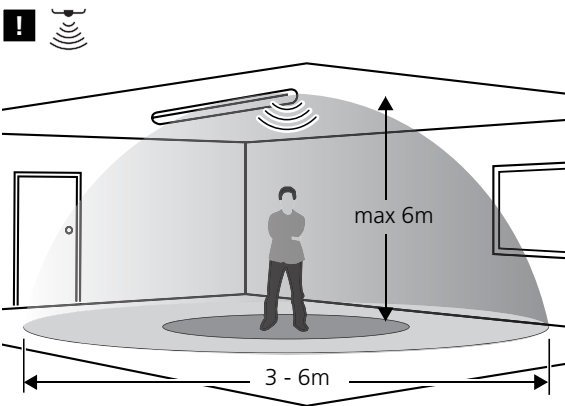

	L1	L2	L3	L4
START Batten 1200	600	926	163	1089
START Batten 1500	600	943	163	1089

START Batten 1200/1500

**! CCT / Light Output**

# START Batten self Test Emergency kit

0048987

0°C +40°C

START Batten 600

LED INDICATION		STATUS		COMMENT
LED Colour	Status	Flashing		
		ON	OFF	
Green		∞	-	✓ Battery Connected and Charging
		0.1 sec	0.1 sec	TEST Functional Test in Progress
		1.0 sec	1.0 sec	TEST Duration Test in Progress
Red		∞	-	Lamp Fault
		1.0 sec	1.0 sec	Battery Needs Replacing
		0.1 sec	0.1 sec	Battery Fault
		-	∞	Emergency Mode