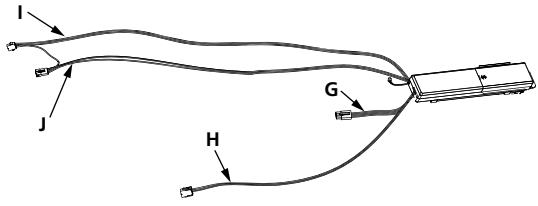

	L1	L2	L3	L4
START Batten 1200	600	926	163	1089
START Batten 1500	600	943	163	1089

START Batten 1200/1500

**! CCT / Light Output**

# START Batten self Test Emergency kit

0048987

0°C +40°C

START Batten 600

LED INDICATION		STATUS		COMMENT
LED Colour	Status	Flashing		
		ON	OFF	
Green		∞	-	✓ Battery Connected and Charging
		0.1 sec	0.1 sec	TEST Functional Test in Progress
		1.0 sec	1.0 sec	TEST Duration Test in Progress
Red		∞	-	Lamp Fault
		1.0 sec	1.0 sec	Battery Needs Replacing
		0.1 sec	0.1 sec	Battery Fault
		-	∞	Emergency Mode

**START Batten Suspension kit**

**1 START Batten Suspension Kit**

0048988

START Batten 1200/1500/1800 884mm