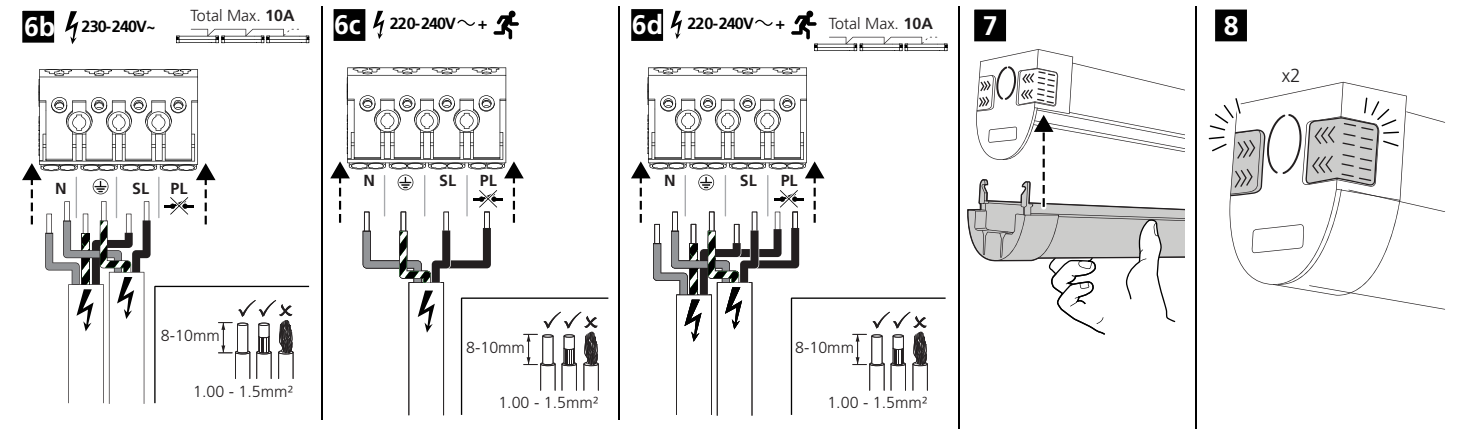

	L1	L2	L3	L4
START Batten 1200	600	926	163	1089
START Batten 1500	600	943	163	1089

START Batten 1200/1500

**! CCT / Light Output**

# START Batten self Test Emergency kit

0048987

0°C +40°C

START Batten 600

LED INDICATION		STATUS		COMMENT
LED Colour	Status	Flashing		
		ON	OFF	
Green		∞	-	✓ Battery Connected and Charging
		0.1 sec	0.1 sec	TEST Functional Test in Progress
		1.0 sec	1.0 sec	TEST Duration Test in Progress
Red		∞	-	Lamp Fault
		1.0 sec	1.0 sec	Battery Needs Replacing
		0.1 sec	0.1 sec	Battery Fault
		-	∞	Emergency Mode