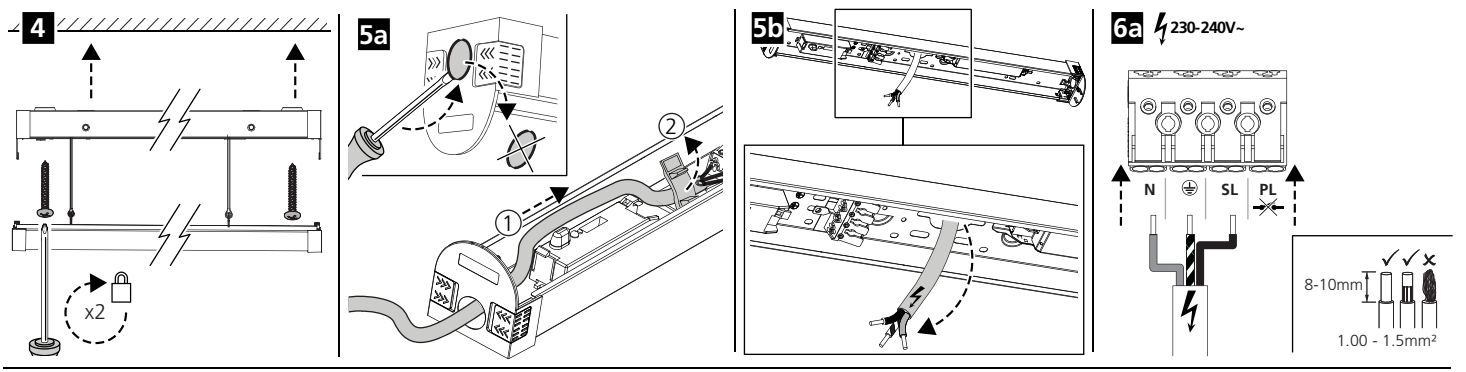

	L1	L2	L3	L4
START Batten 1200	600	926	163	1089
START Batten 1500	600	943	163	1089

START Batten 1200/1500

**! CCT / Light Output**

# START Batten self Test Emergency kit

0048987

0°C +40°C

START Batten 600

LED INDICATION		STATUS		COMMENT
LED Colour	Status	Flashing		
		ON	OFF	
Green		∞	-	✓ Battery Connected and Charging
		0.1 sec	0.1 sec	TEST Functional Test in Progress
		1.0 sec	1.0 sec	TEST Duration Test in Progress
Red		∞	-	Lamp Fault
		1.0 sec	1.0 sec	Battery Needs Replacing
		0.1 sec	0.1 sec	Battery Fault
		-	∞	Emergency Mode

**START Batten Suspension kit**

**1 START Batten Suspension Kit**

0048988

START Batten 1200/1500/1800 884mm