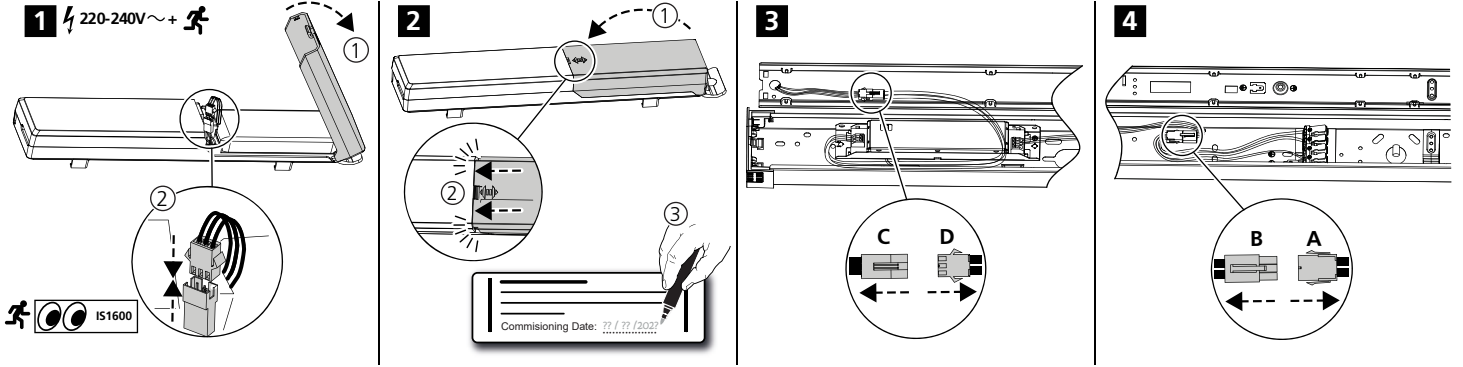

# START Batten self Test Emergency kit

0048987

0°C +40°C

START Batten 600

LED INDICATION		STATUS		COMMENT
LED Colour	Status	Flashing		
		ON	OFF	
Green		∞	-	✓ Battery Connected and Charging
		0.1 sec	0.1 sec	TEST Functional Test in Progress
		1.0 sec	1.0 sec	TEST Duration Test in Progress
Red		∞	-	Lamp Fault
		1.0 sec	1.0 sec	Battery Needs Replacing
		0.1 sec	0.1 sec	Battery Fault
		-	∞	Emergency Mode