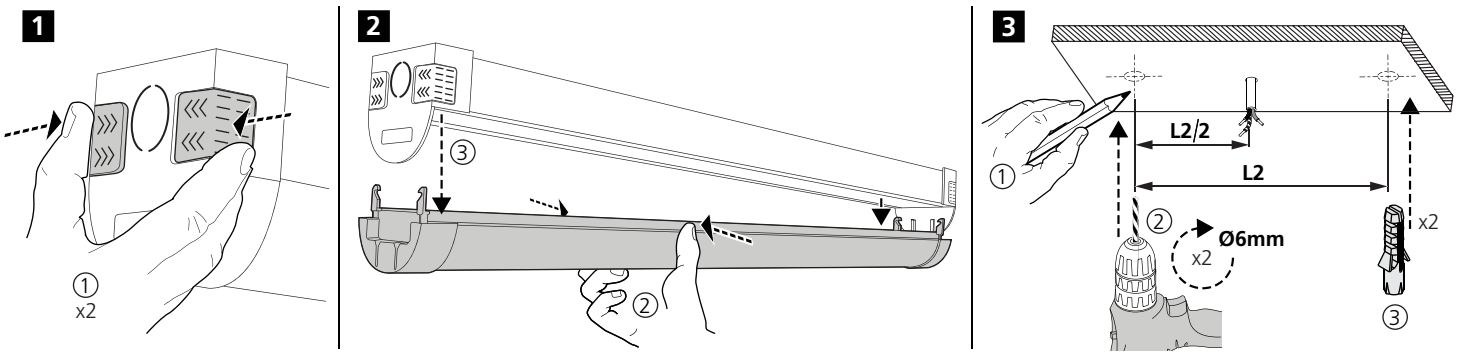

	L1	L2	L3	L4
START Batten 1200	600	926	163	1089
START Batten 1500	600	943	163	1089

START Batten 1200/1500

**! CCT / Light Output**

# START Batten self Test Emergency kit

0048987

0°C +40°C

START Batten 600

LED INDICATION		STATUS		COMMENT
LED Colour	Status	Flashing		
		ON	OFF	
Green		∞	-	✓ Battery Connected and Charging
		0.1 sec	0.1 sec	TEST Functional Test in Progress
		1.0 sec	1.0 sec	TEST Duration Test in Progress
Red		∞	-	Lamp Fault
		1.0 sec	1.0 sec	Battery Needs Replacing
		0.1 sec	0.1 sec	Battery Fault
		-	∞	Emergency Mode