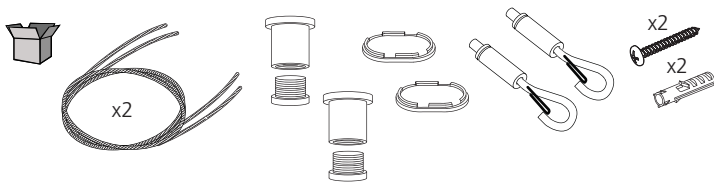

START Batten Suspension kit