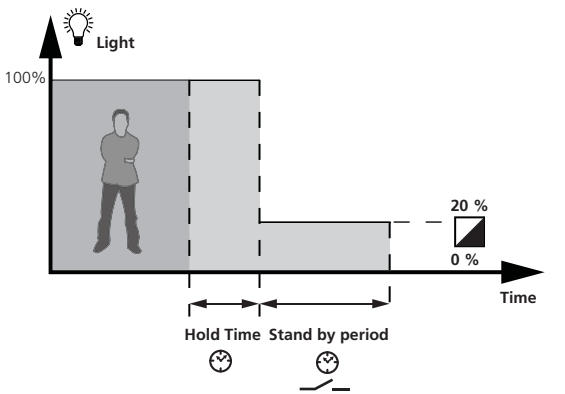

	L1	L2	L3	L4
START Batten 1200	600	926	163	1089
START Batten 1500	600	943	163	1089

START Batten 1200/1500

**! CCT / Light Output**

# START Batten self Test Emergency kit

0048987

0°C +40°C

START Batten 600

LED INDICATION		STATUS		COMMENT
LED Colour	Status	Flashing		
		ON	OFF	
Green		∞	-	✓ Battery Connected and Charging
		0.1 sec	0.1 sec	TEST Functional Test in Progress
		1.0 sec	1.0 sec	TEST Duration Test in Progress
Red		∞	-	Lamp Fault
		1.0 sec	1.0 sec	Battery Needs Replacing
		0.1 sec	0.1 sec	Battery Fault
		-	∞	Emergency Mode