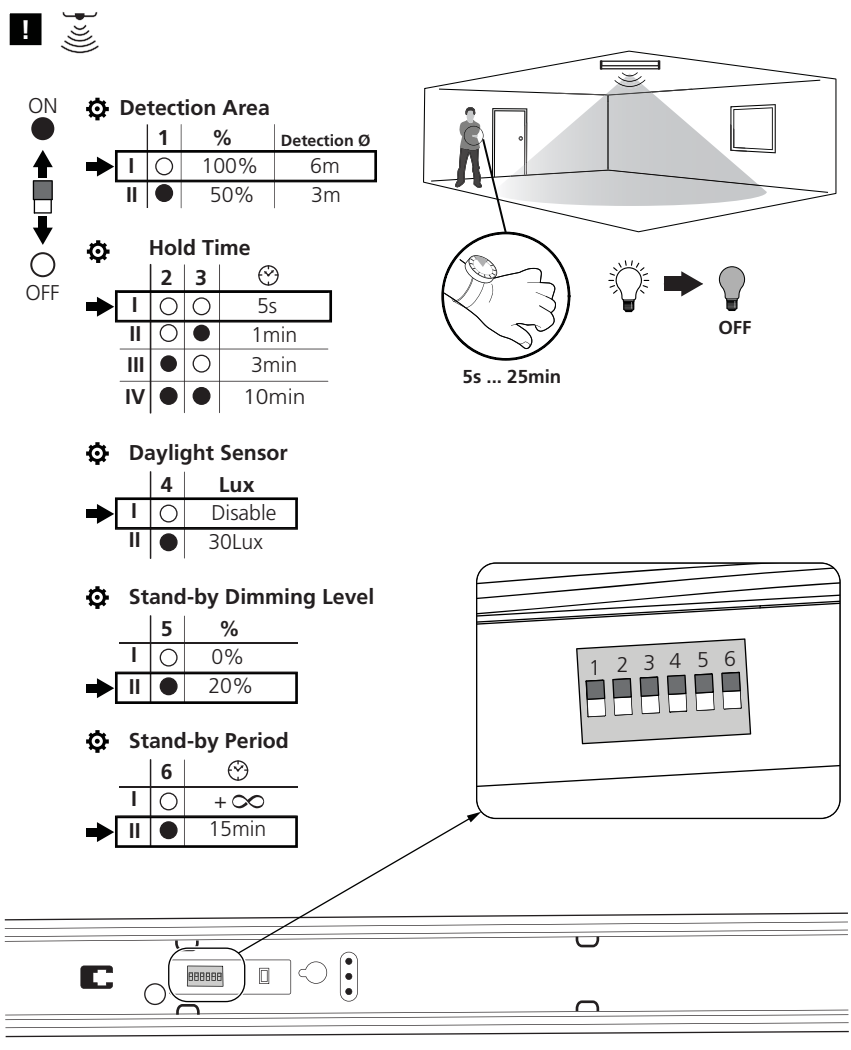

	L1	L2	L3	L4
START Batten 1200	600	926	163	1089
START Batten 1500	600	943	163	1089

START Batten 1200/1500

**! CCT / Light Output**

# START Batten self Test Emergency kit

0048987

0°C +40°C

START Batten 600

LED INDICATION		STATUS		COMMENT
LED Colour	Status	Flashing		
		ON	OFF	
Green		∞	-	✓ Battery Connected and Charging
		0.1 sec	0.1 sec	TEST Functional Test in Progress
		1.0 sec	1.0 sec	TEST Duration Test in Progress
Red		∞	-	Lamp Fault
		1.0 sec	1.0 sec	Battery Needs Replacing
		0.1 sec	0.1 sec	Battery Fault
		-	∞	Emergency Mode