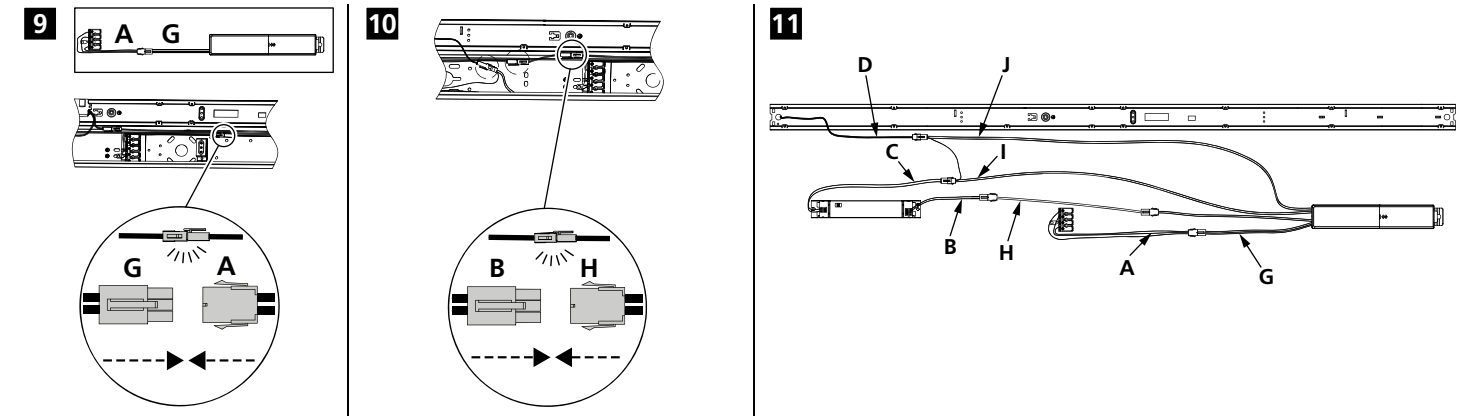

# START Batten self Test Emergency kit

0048987

0°C +40°C

START Batten 600

LED INDICATION		STATUS		COMMENT
LED Colour	Status	Flashing		
		ON	OFF	
Green		∞	-	✓ Battery Connected and Charging
		0.1 sec	0.1 sec	TEST Functional Test in Progress
		1.0 sec	1.0 sec	TEST Duration Test in Progress
Red		∞	-	Lamp Fault
		1.0 sec	1.0 sec	Battery Needs Replacing
		0.1 sec	0.1 sec	Battery Fault
		-	∞	Emergency Mode