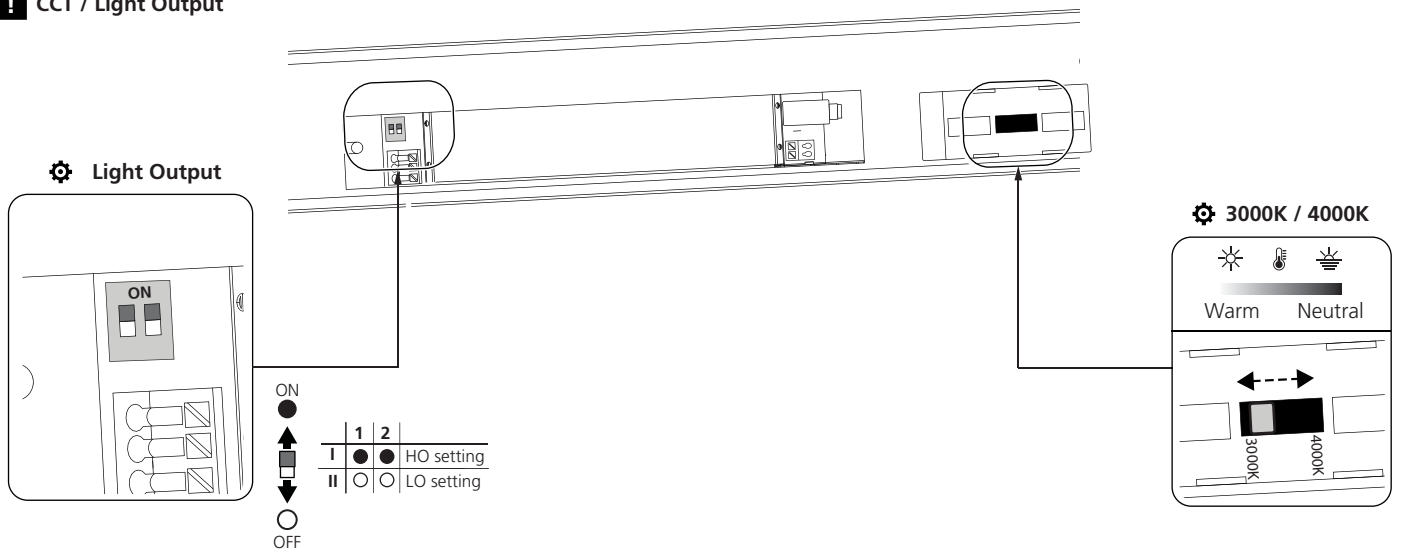

	L1	L2	L3	L4
START Batten 1200	600	926	163	1089
START Batten 1500	600	943	163	1089

START Batten 1200/1500

**! CCT / Light Output**

# START Batten self Test Emergency kit

0048987

0°C +40°C

START Batten 600

LED INDICATION		STATUS		COMMENT
LED Colour	Status	Flashing		
		ON	OFF	
Green		∞	-	✓ Battery Connected and Charging
		0.1 sec	0.1 sec	TEST Functional Test in Progress
		1.0 sec	1.0 sec	TEST Duration Test in Progress
Red		∞	-	Lamp Fault
		1.0 sec	1.0 sec	Battery Needs Replacing
		0.1 sec	0.1 sec	Battery Fault
		-	∞	Emergency Mode