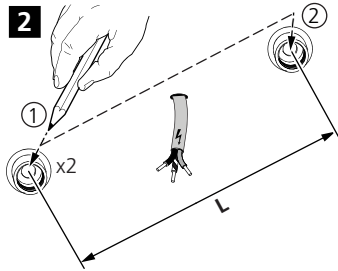

1 START Batten Suspension Kit

0048988